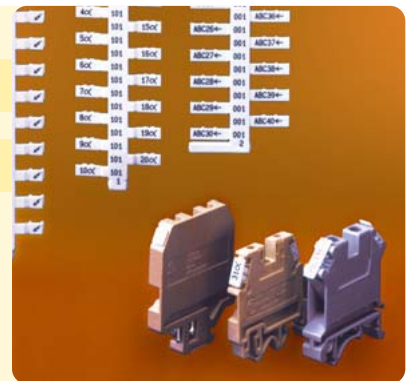

TERMINAL MARKERS

SIHF (Halogen Free) Series*

SI2KTB Series*

*To suit most brands ie; Entrelec, Telemecanique, S & S, Legrand, Wago, Allen Bradley, Wieland, Cabur, Weidmuller, WDU-SAK, Siemens, Phoenix, etc.

**Other brands available upon request.