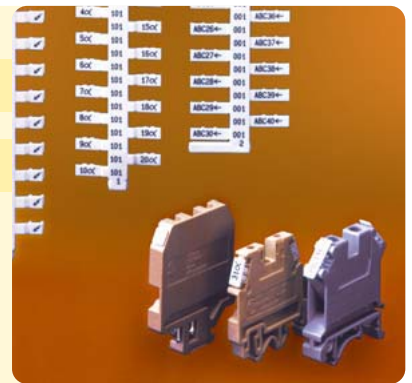

TERMINAL MARKERS

SIHF (Halogen Free) Series*

SI2KTB Series*

*To suit most brands ie; Entrelec, Telemecanique, S & S, Legrand, Wago, Allen Bradley, Wieland, Cabur, Weidmuller, WDU-SAK, Siemens, Phoenix, etc.

**Other brands available upon request.